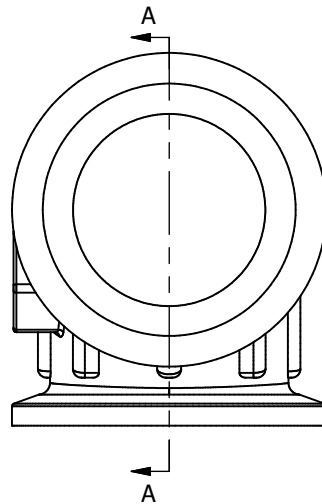

1/2"-14 NPT Thd

THIS DRAWING AND ALL INFORMATION CONTAINED THEREON ARE THE EXCLUSIVE PROPERTY OF BANJO CORPORATION.  
UNLESS SPECIFICALLY NOTED, THIS DRAWING AND ITEMS SHOWN ON THIS DRAWING ARE SUBJECT TO CHANGE AT ANY TIME.

	
BANJO CORPORATION 150 BANJO DRIVE, CRAWFORDSVILLE, IN 47933 WEB SITE: WWW.BANJOCORP.COM E-MAIL: BANJOSALES@IDEXCORP.COM	
DESCRIPTION	2" FP Manifold Sweep 90 w/ 1/2" NPT Port
PART NUMBER	M220SWP050G90