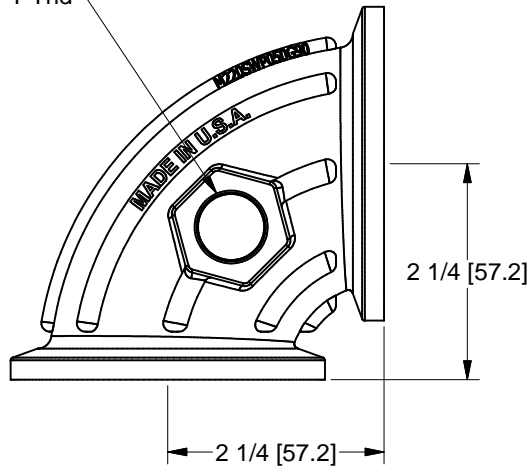

1/2"-14 NPT Thd

THIS DRAWING AND ALL INFORMATION CONTAINED THEREON ARE THE EXCLUSIVE PROPERTY OF BANJO CORPORATION.  
UNLESS SPECIFICALLY NOTED, THIS DRAWING AND ITEMS SHOWN ON THIS DRAWING ARE SUBJECT TO CHANGE AT ANY TIME.

	
BANJO CORPORATION 150 BANJO DRIVE, CRAWFORDSVILLE, IN 47933 WEB SITE: WWW.BANJOCORP.COM E-MAIL: BANJOSALES@IDEXCORP.COM	
DESCRIPTION	2" FP Manifold Sweep 90 w/ 1/2" NPT Port
PART NUMBER	M220SWP050G90