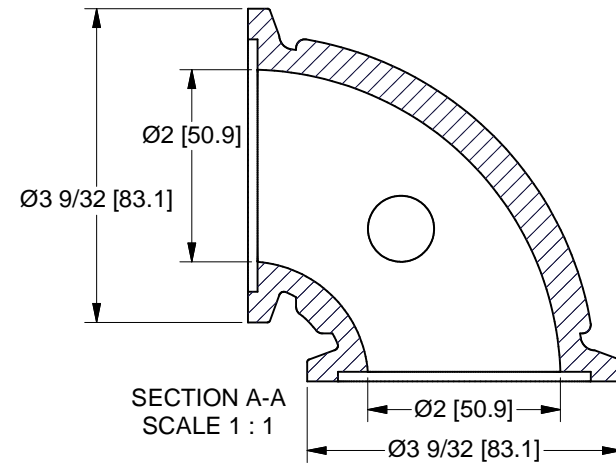

1/2"-14 NPT Thd

THIS DRAWING AND ALL INFORMATION CONTAINED THEREON ARE THE EXCLUSIVE PROPERTY OF BANJO CORPORATION.  
UNLESS SPECIFICALLY NOTED, THIS DRAWING AND ITEMS SHOWN ON THIS DRAWING ARE SUBJECT TO CHANGE AT ANY TIME.

	
BANJO CORPORATION 150 BANJO DRIVE, CRAWFORDSVILLE, IN 47933 WEB SITE: WWW.BANJOCORP.COM E-MAIL: BANJOSALES@IDEXCORP.COM	
DESCRIPTION	2" FP Manifold Sweep 90 w/ 1/2" NPT Port
PART NUMBER	M220SWP050G90